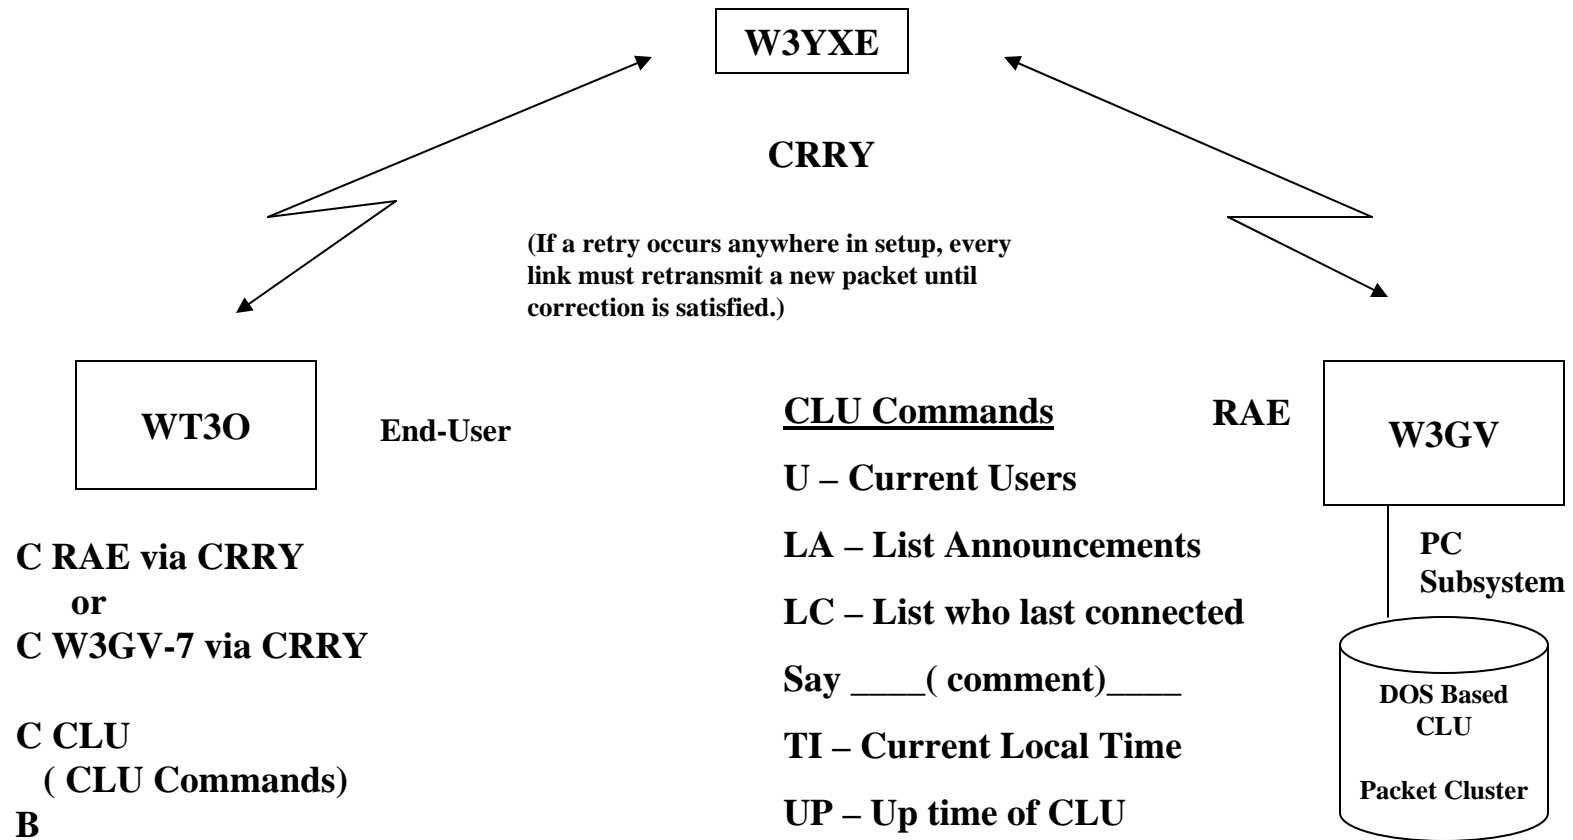

# Erie Area Node Network

## Node Connection Example from Corry to TelPac Sta.

*PacLink /OutLook Express for Windows handles E-Mail as well.*

## Digi Connection Example from Corry to RAE CLU Sta.

**CLU used for local Packet Net Ops – no net control necessary!**