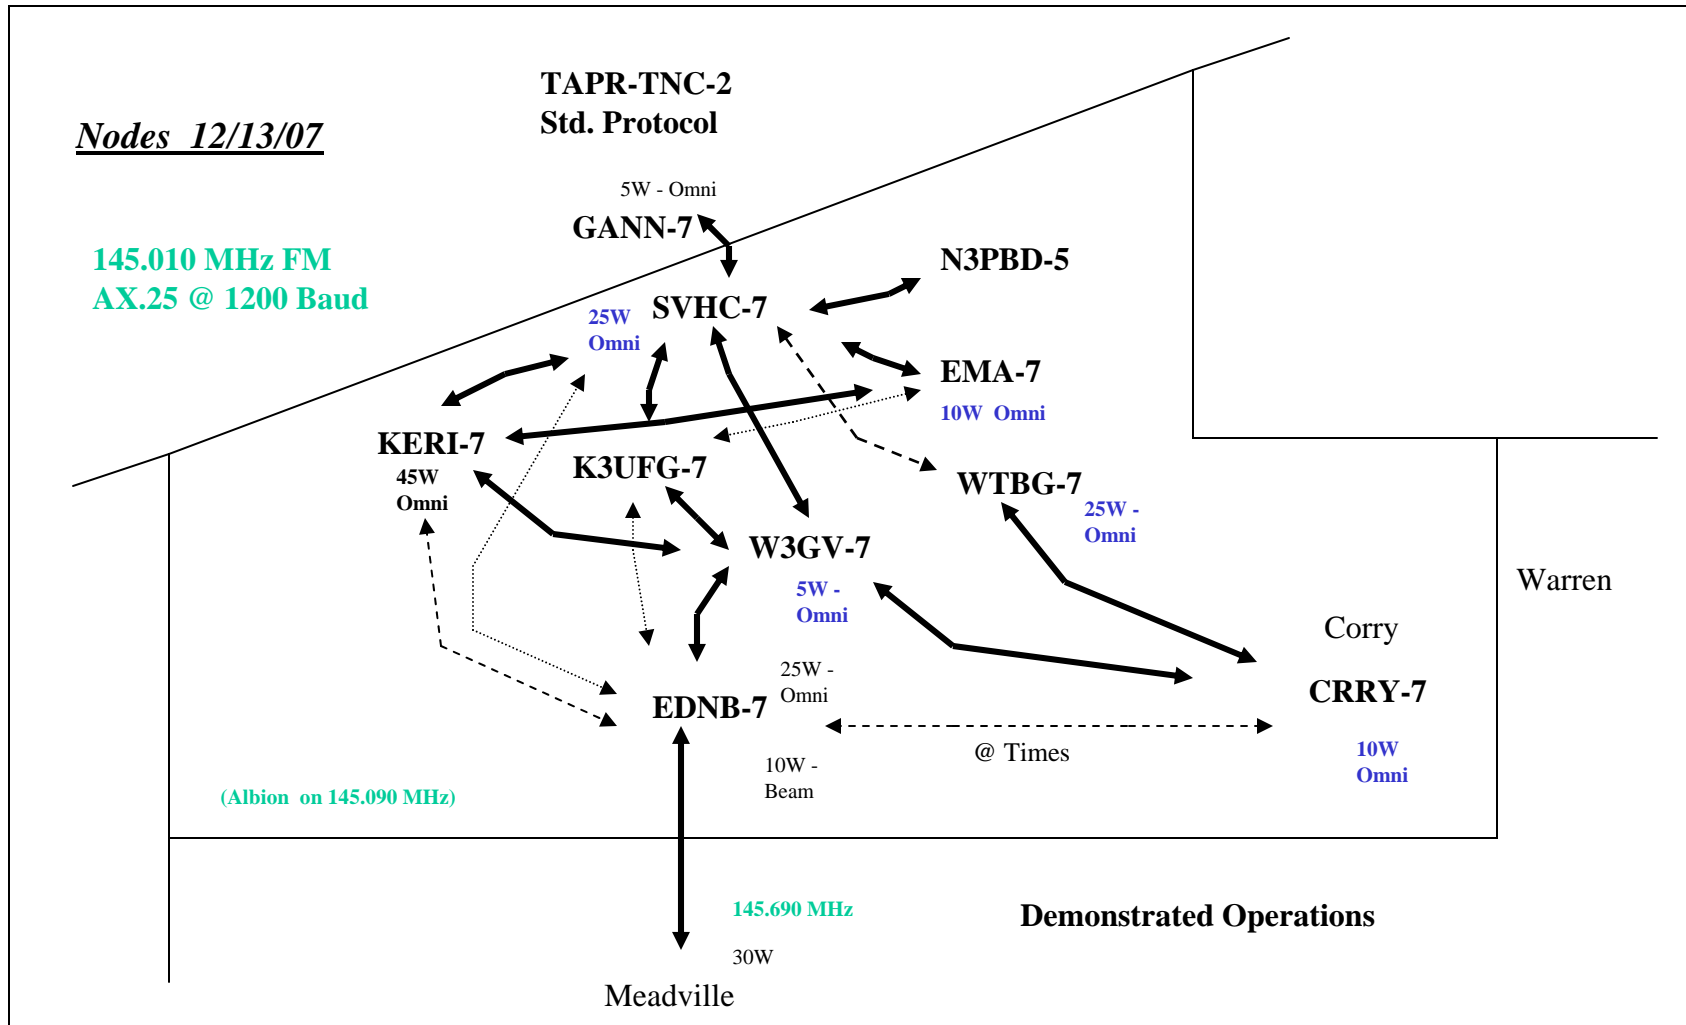

# Erie Area Packet Network

Digipeaters 12/13/07

145.010 MHz FM  
AX.25 @ 1200 Baud

# Erie Area Node Network

## Node Connection Example from Corry to TelPac Sta.

*PacLink /OutLook Express for Windows handles E-Mail as well.*

## Digi Connection Example from Corry to RAE CLU Sta.

**CLU used for local Packet Net Ops – no net control necessary!**