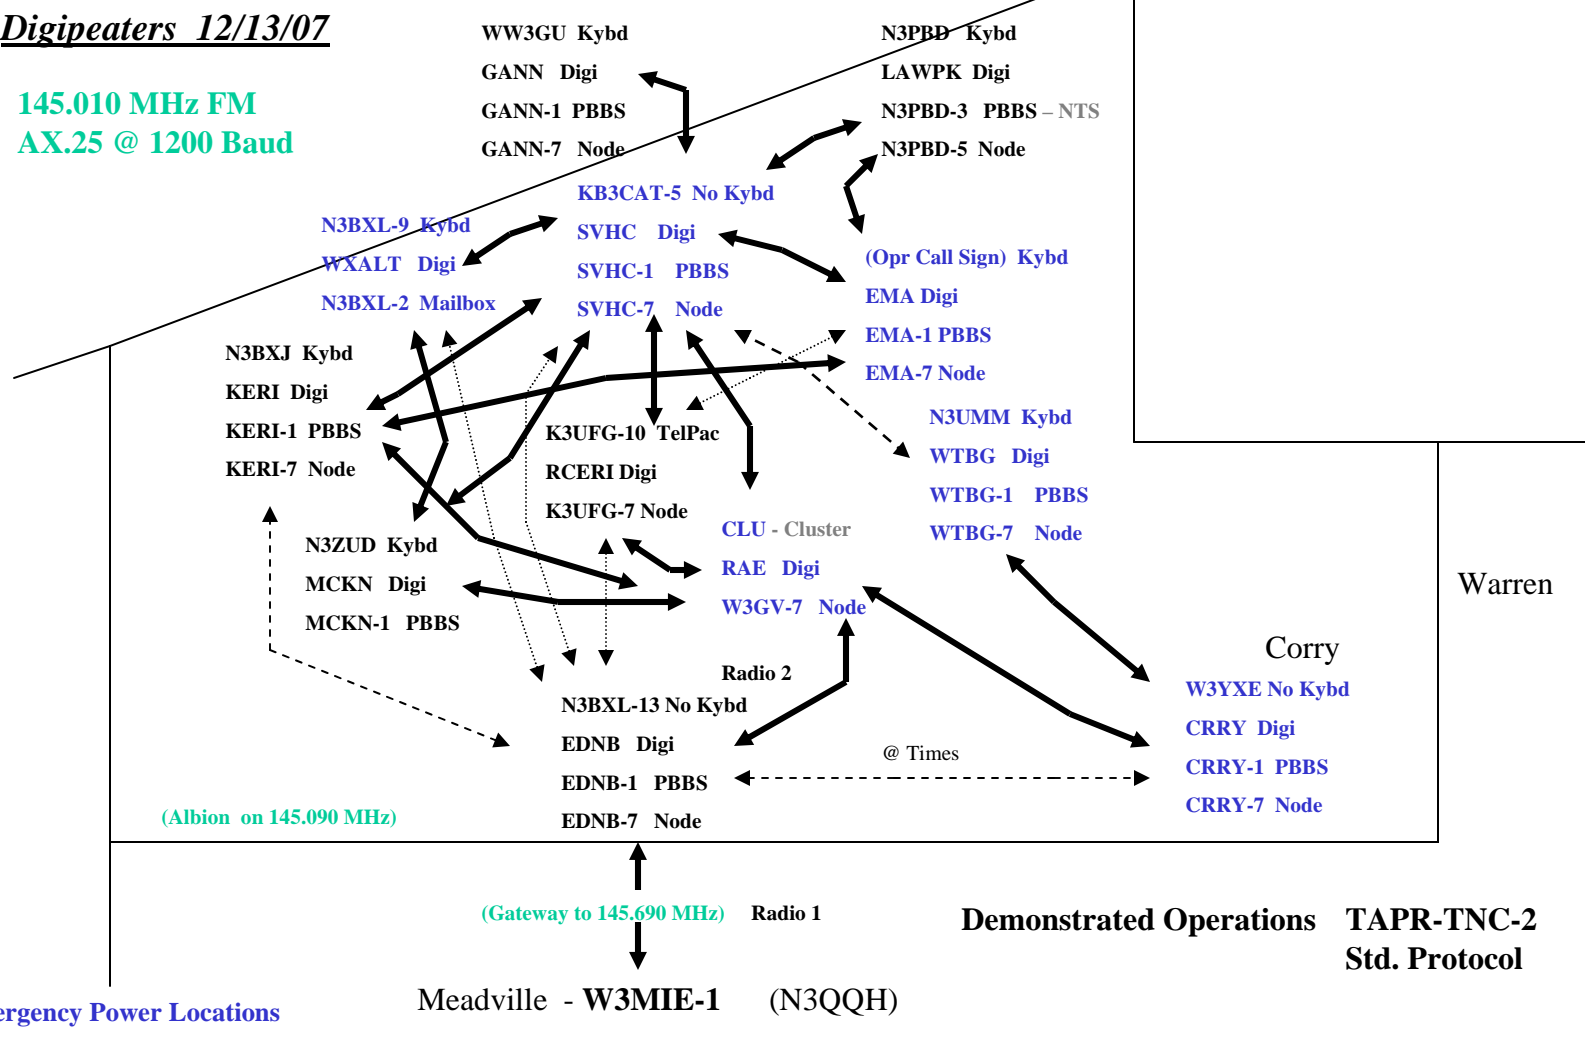

# Erie Area Packet Network

Digipeaters 12/13/07

145.010 MHz FM  
AX.25 @ 1200 Baud

# Erie Area Node Network

## Node Connection Example from Corry to TelPac Sta.

*PacLink /OutLook Express for Windows handles E-Mail as well.*

## Digi Connection Example from Corry to RAE CLU Sta.

**CLU used for local Packet Net Ops – no net control necessary!**