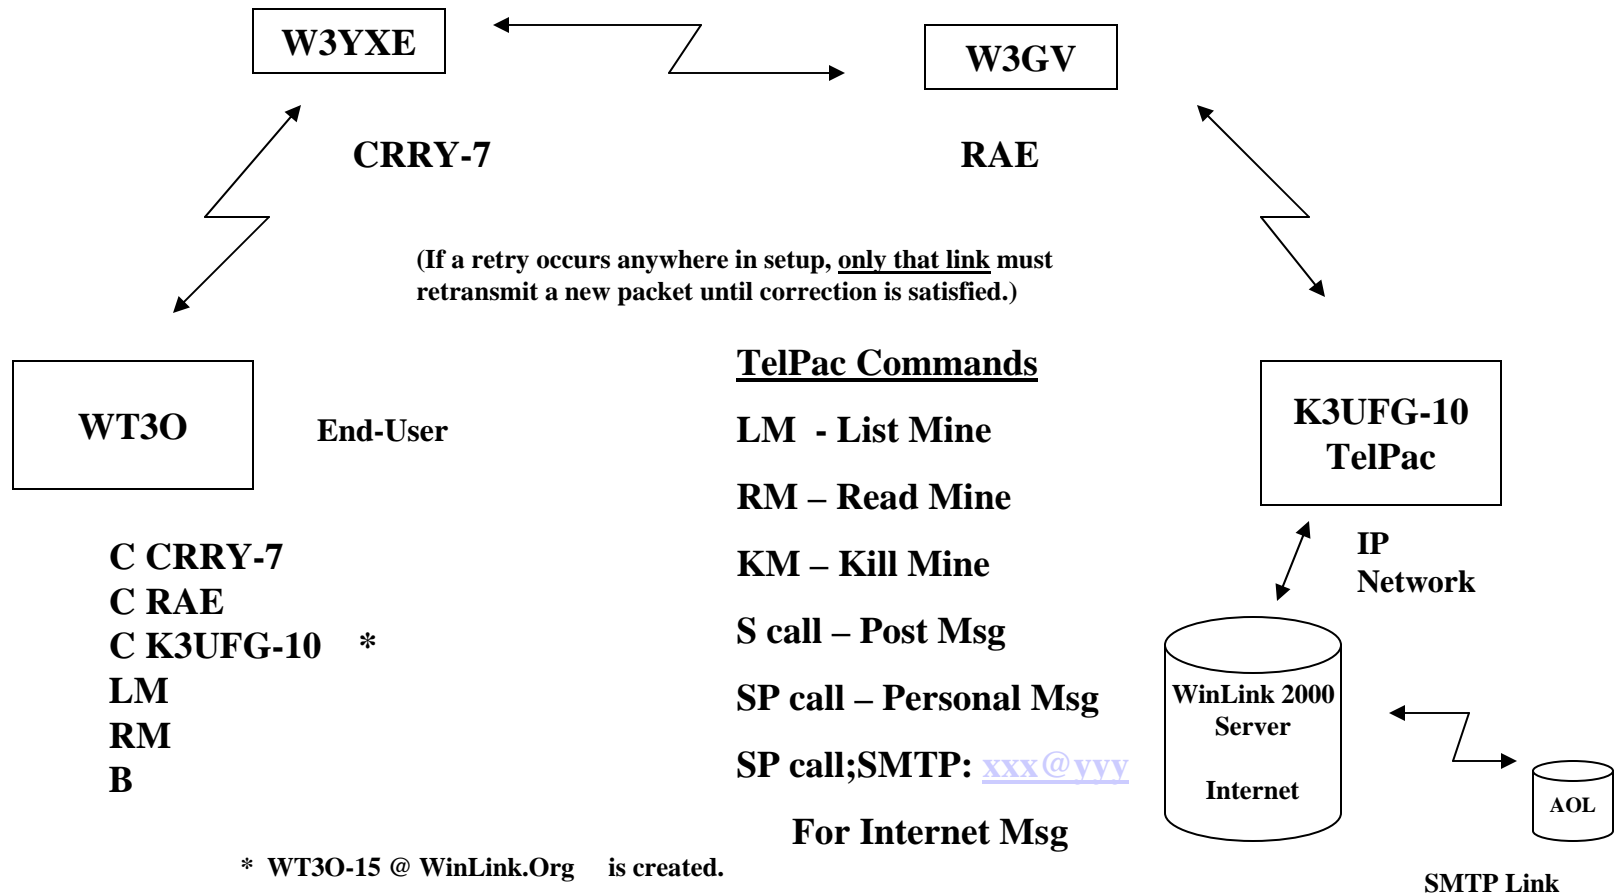

# Erie Area Node Network

## Node Connection Example from Corry to TelPac Sta.

*PacLink /OutLook Express for Windows handles E-Mail as well.*

## Digi Connection Example from Corry to RAE CLU Sta.

**CLU used for local Packet Net Ops – no net control necessary!**